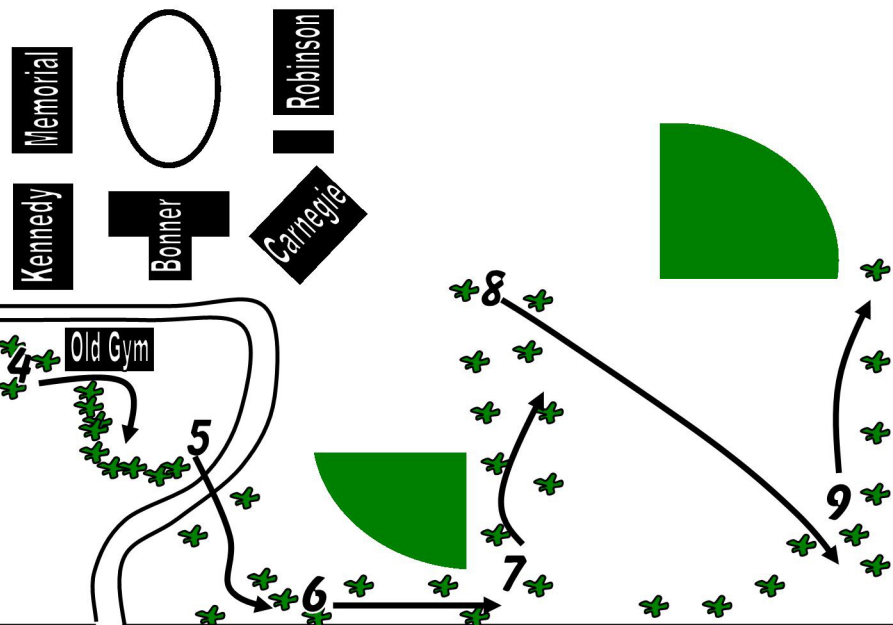

ERSKINE COLLEGE

Fleet Links Disc Golf Course

DMSC

Bonner

College St

COURSE DESIGN AND
CONSTRUCTION BY:

EAΣ

VELOCITY
DISC GOLF
VELOCITYDISCGOLF.COM