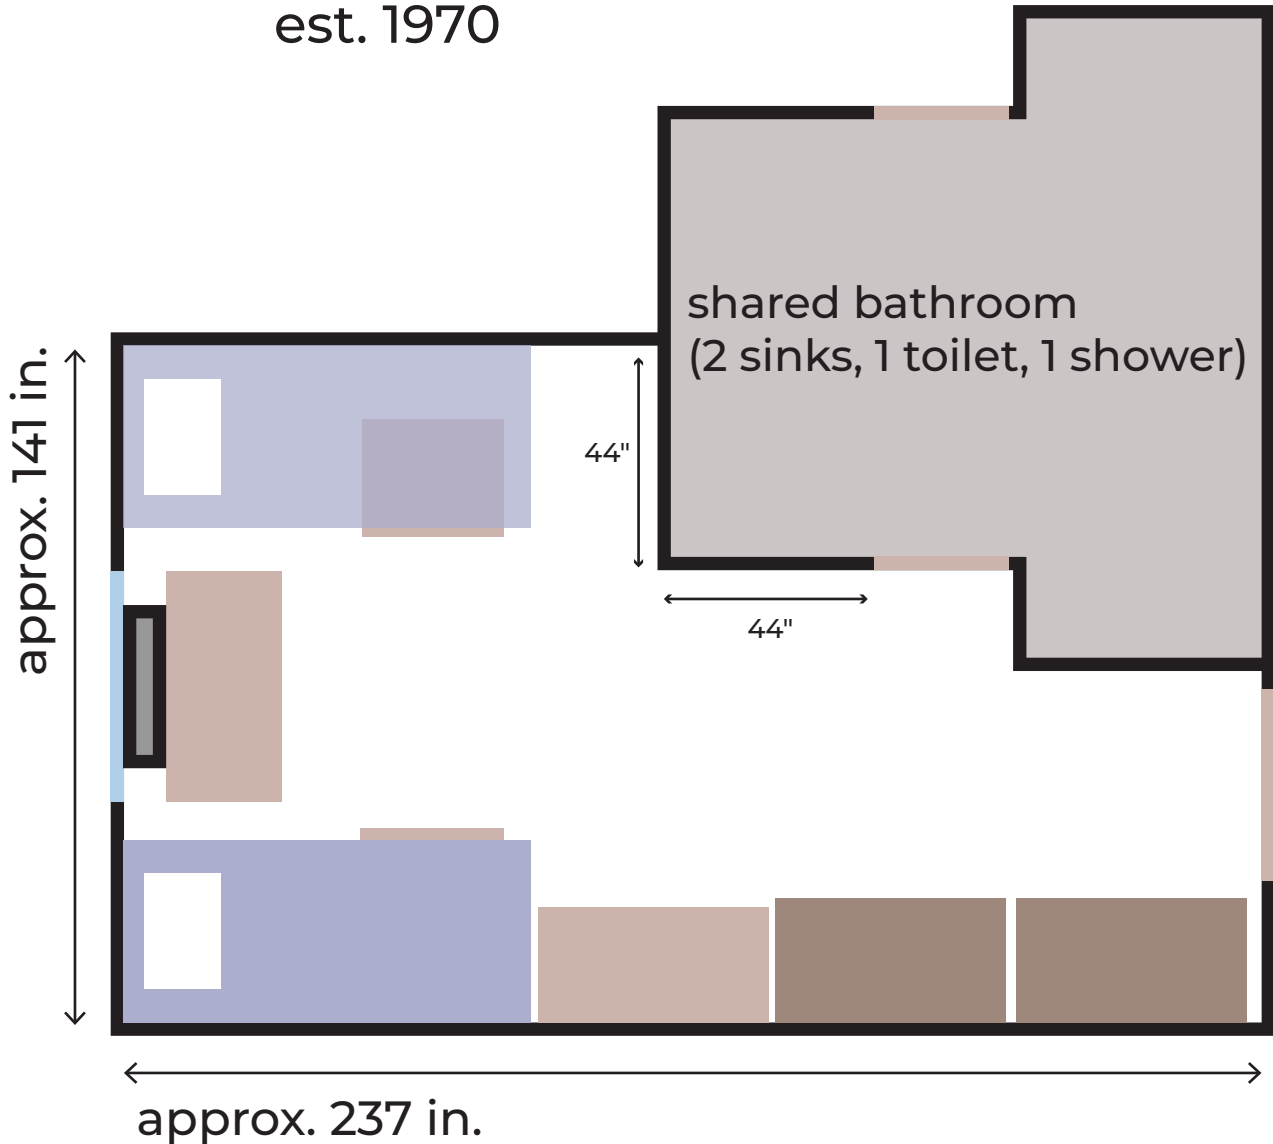

Bonner Hall

est. 1970

(all measurements and layouts are approximate)

Bonner Hall Furniture

Twin XL Bed - 85x38 in.

Wardrobe - 48x26 in.

Desk & Chair - 48x25 in.

Dresser - 30x25 in.

Central Air Unit - 53x10 in.

(all measurements are approximate)

Items must remain in room.

Items in italic are not moveable.